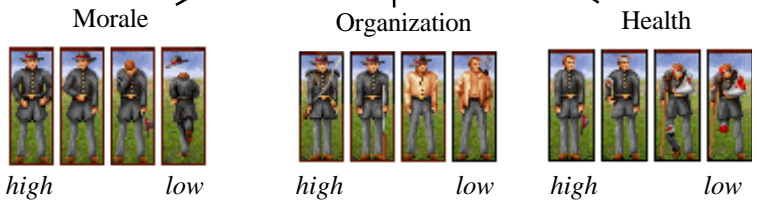

ROBERT E. LEE: CIVIL WAR GENERAL QUICK REFERENCE

CONFEDERATE SIDE

INFORMATION PANEL

UNION SIDE

- Dig in
- Rest & Resupply
- Change formation
- Go to command tent
- Display menu bar
- Charge Button
- Leader
- Turn indicator
- Date & time
- Terrain display (see Terrain Types below)
- End Turn

UNIT INFORMATION DISPLAY

- Movement points (MP)
- Supply (SP)
- Firepower rating (FP)
- Unit type
- # of fighting men

high low high low high low

Infantry Artillery Cavalry

UNIT-TYPES & FORMATIONS

(shown in small, medium, and large sizes)